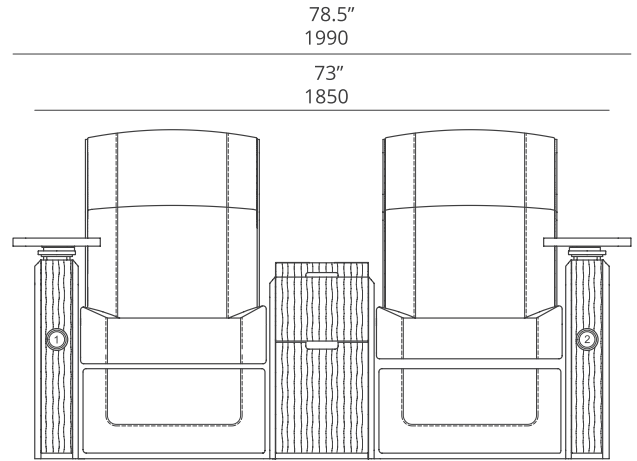

DIMENSIONS

OPTIONS & ACCESSORIES:

Puck L.E.D

Wireless charger

Wooden back outer

Center compartment

Built-in drawer

Double action swivel table