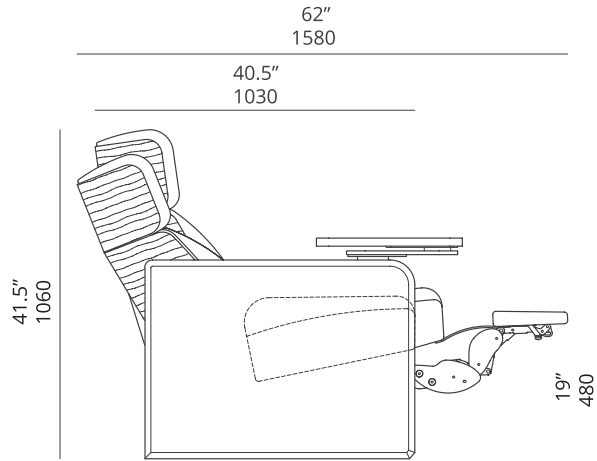

TUSCANY

The Tuscan is the very definition of ultimate cinema luxury, beautifully crafted with a state-of-the-art back wood finishing. It can be customized with a built-in high tech self-diagnostic system, integrated WIFI control functions, wireless phone charger and a lumbar support motor for that extra comfort. It is truly a class of its own.

DIMENSIONS

OPTIONS & ACCESSORIES:

Puck L.E.D

Wireless charger

Wooden back outer

Center compartment

Built-in drawer

Double action swivel table